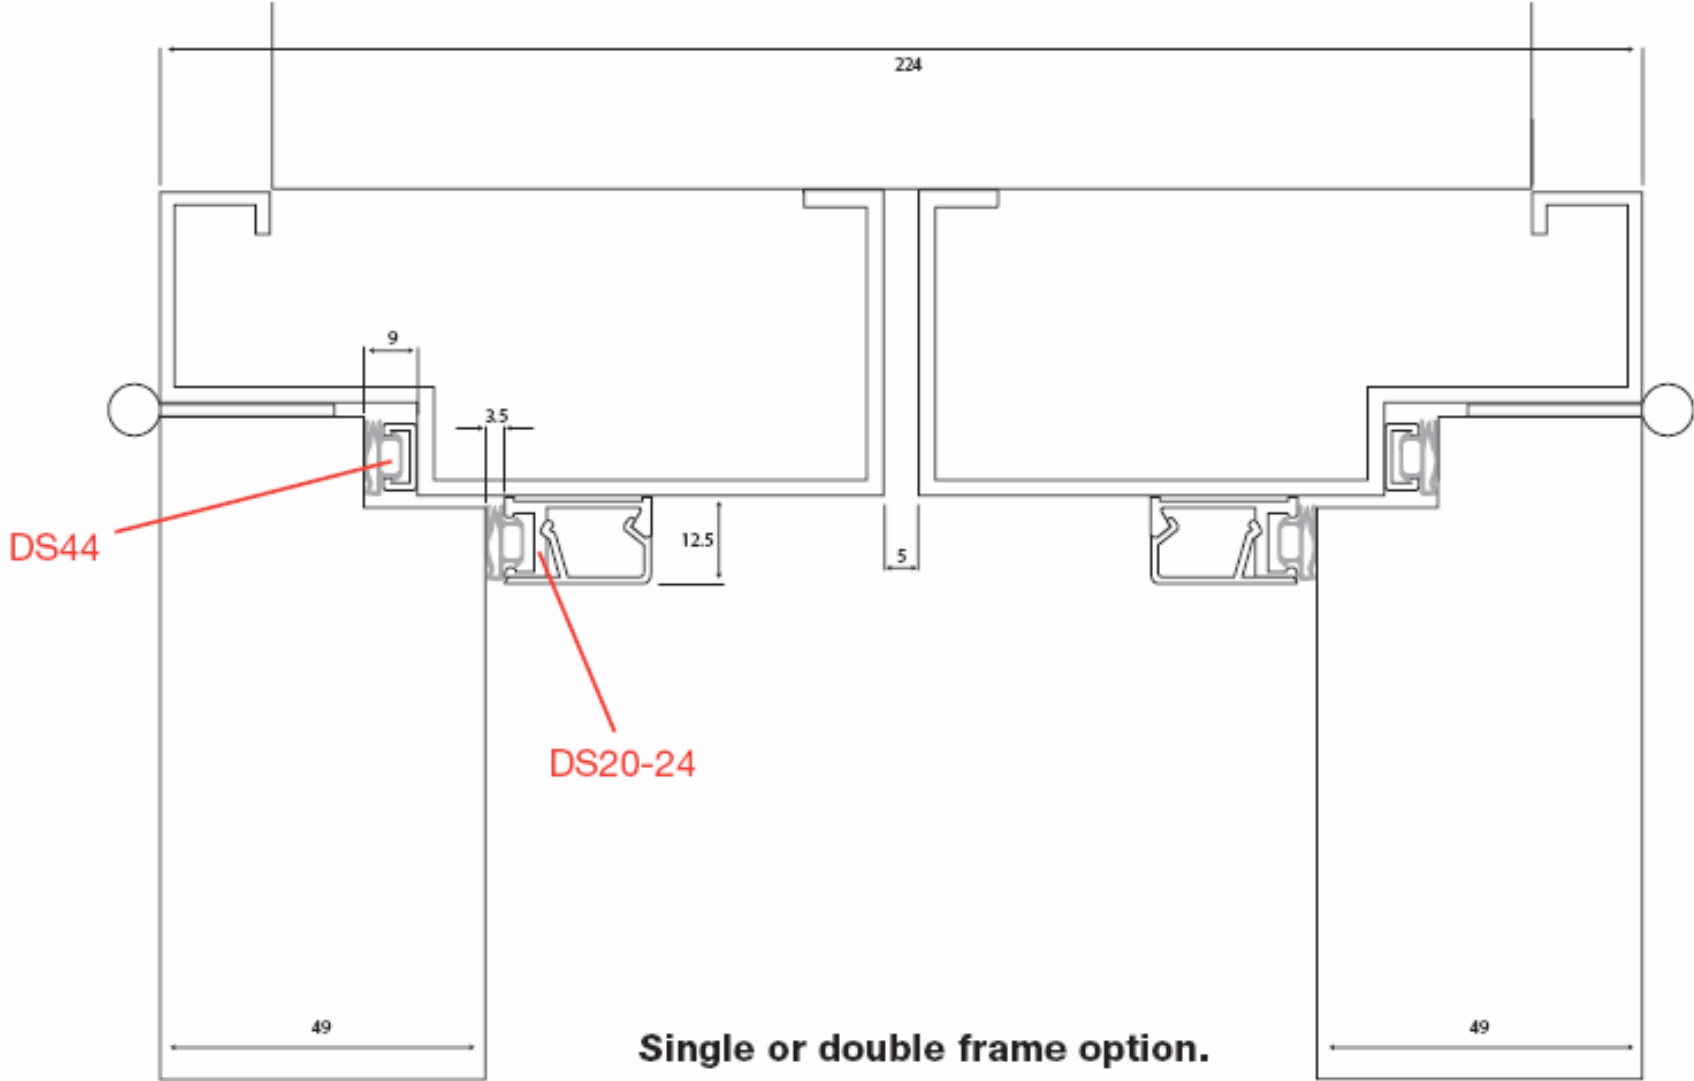

DS20-24 + DRS1528

Single or double frame option.