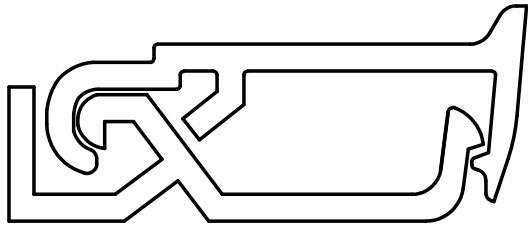

14mm Wallmate Profiles

Square

Round

Bevel