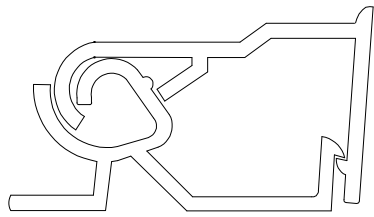

## Wallmate 27mm profiles

Square

Round

Bevel